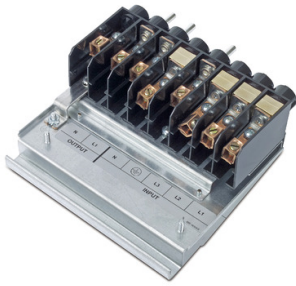

Product data sheet

Specifications

APC Symmetra LX Input/Output wiring tray-200/208V

SYAFSU14

Overview

Lead time Usually in Stock

Main

Product or Component Type I/O module

Number of cables 1

Range of Product Symmetra

Physical

Color Silver

Height 4.02 in (102 mm)

Width 6.0 in (152 mm)

Depth 6.0 in (152 mm)

Product Weight 5.03 lb(US) (2.28 kg)